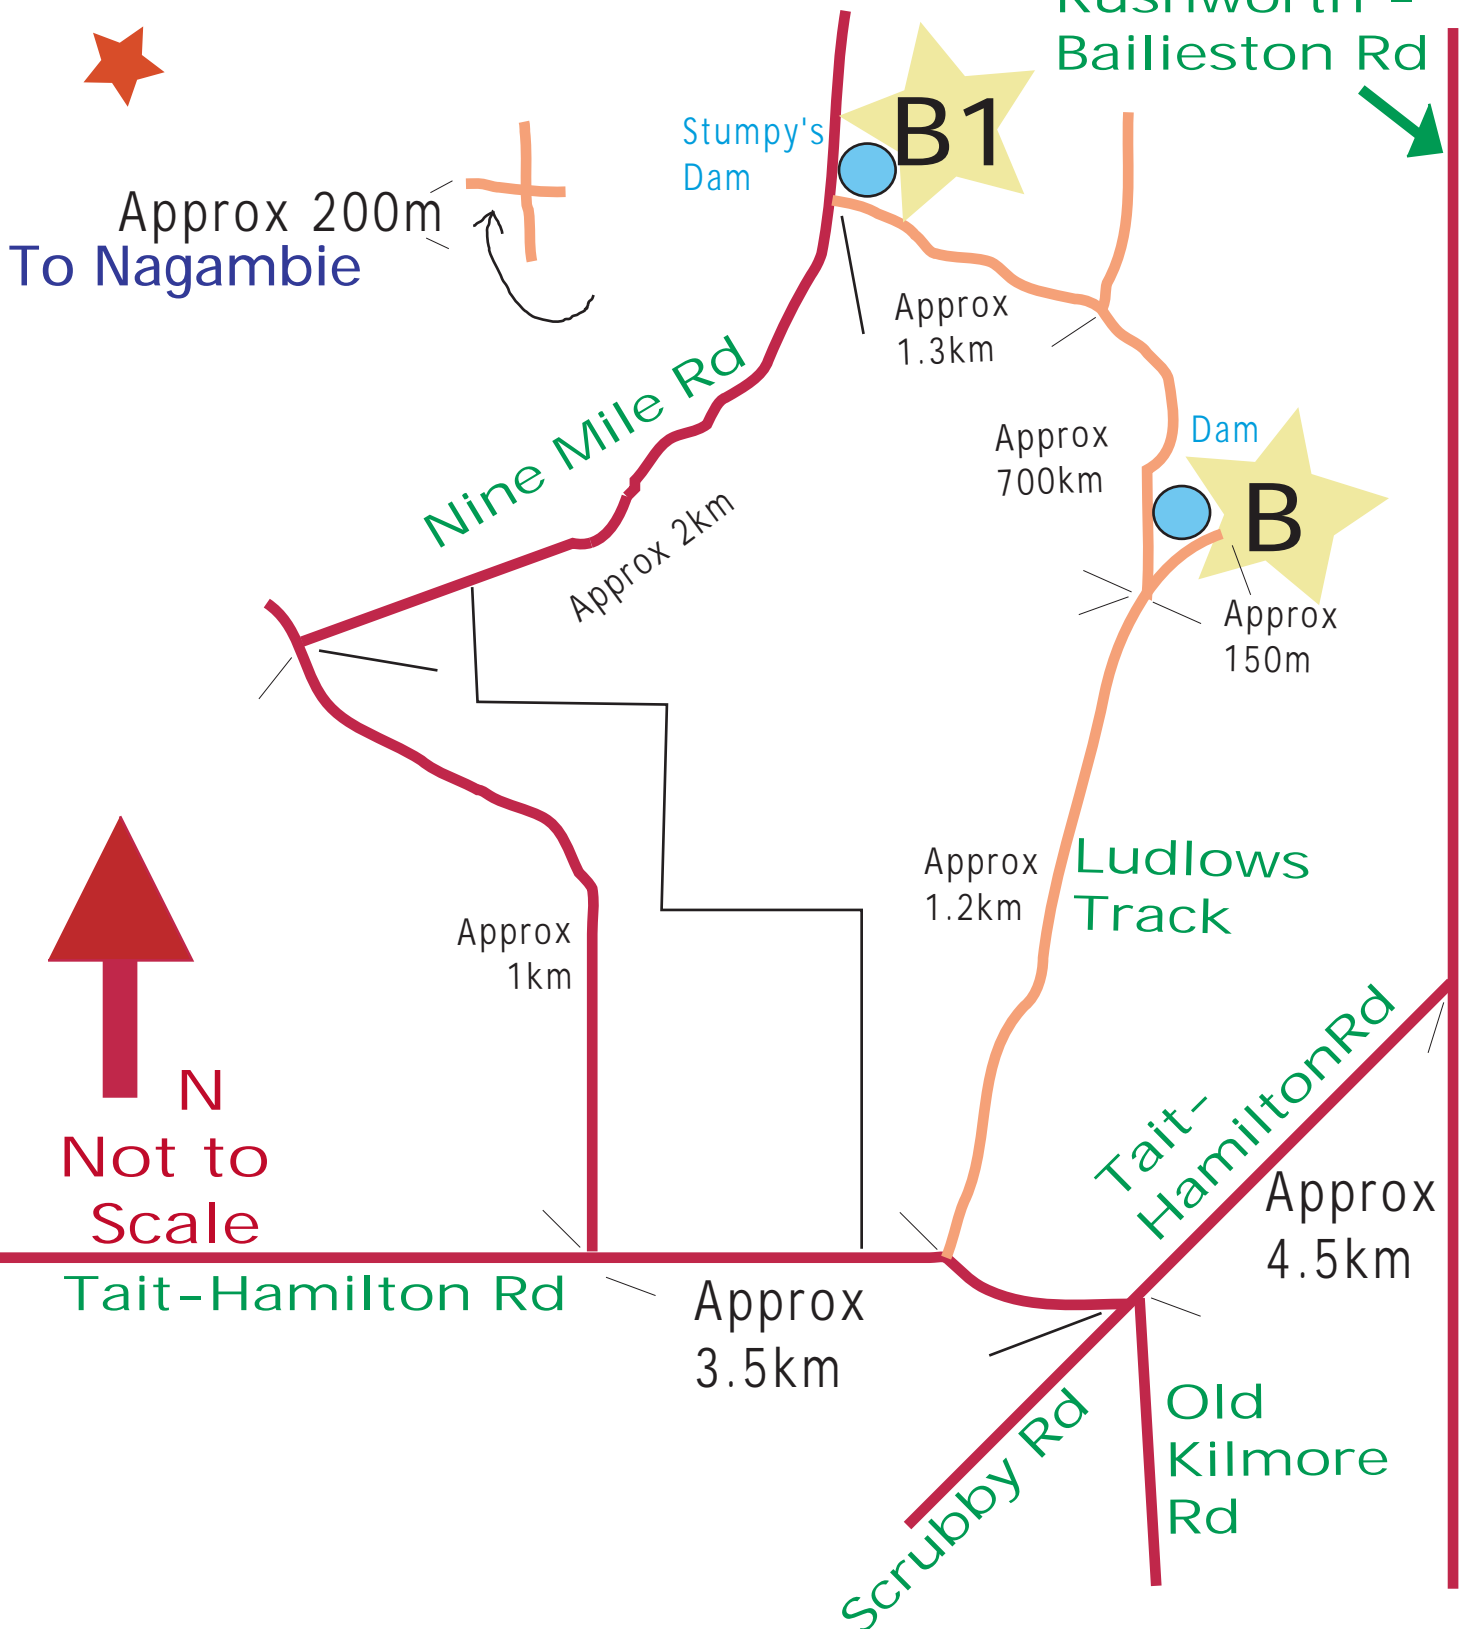

SITE B & B1

Approx 8km to
Rushworth

Rushworth -
Bailieston Rd

N
Not to
Scale

Tait-Hamilton Rd

Approx
3.5km

Scrubby Rd

Old
Kilmore
Rd

Tait-
Hamilton Rd

Approx
4.5km

Ludlows
Track

Approx
1.2km

Dam

B

Approx
150m

Approx
700km

Approx
1.3km

B1

Stumpy's
Dam

Nine Mile Rd

Approx
2km

Approx
1km

Approx 200m
To Nagambie

Rushworth -
Bailieston Rd

Approx 8km to
Rushworth